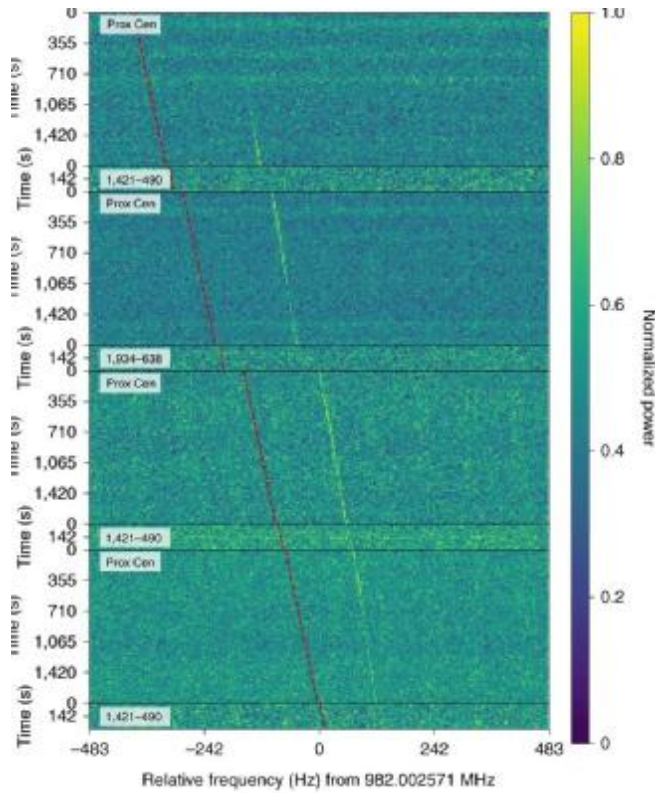

# ET .I. PHONE HOME!

On October 14, 2024, NASA made sent out a press release stating that Oxford based scientists have clear evidence of radio transmissions from the area of Proxima Centauri, 4.5 light years away from the earth. Using the listening posts set up by Mark Zuckerberg under an open university research program, made this discovery a few years ago then proved the 982 mHZ signal was real. Using the massive Parkes radio telescope in Australia, scientists and astronomers monitored and documented this signal.

China was trying to beat the announcement by using their monster 500 meter antenna array, dwarfing the large array in Arecebo, though the Oxford group reportedly recognized the signal first.

Artist rendition of Proxima B

It is reported that the signal apparently emanates from a planet, which is called Proxima B, orbiting a red dwarf star in the cosmos. The radio signal waveform that was captured on the scopes is shown in the next panel.